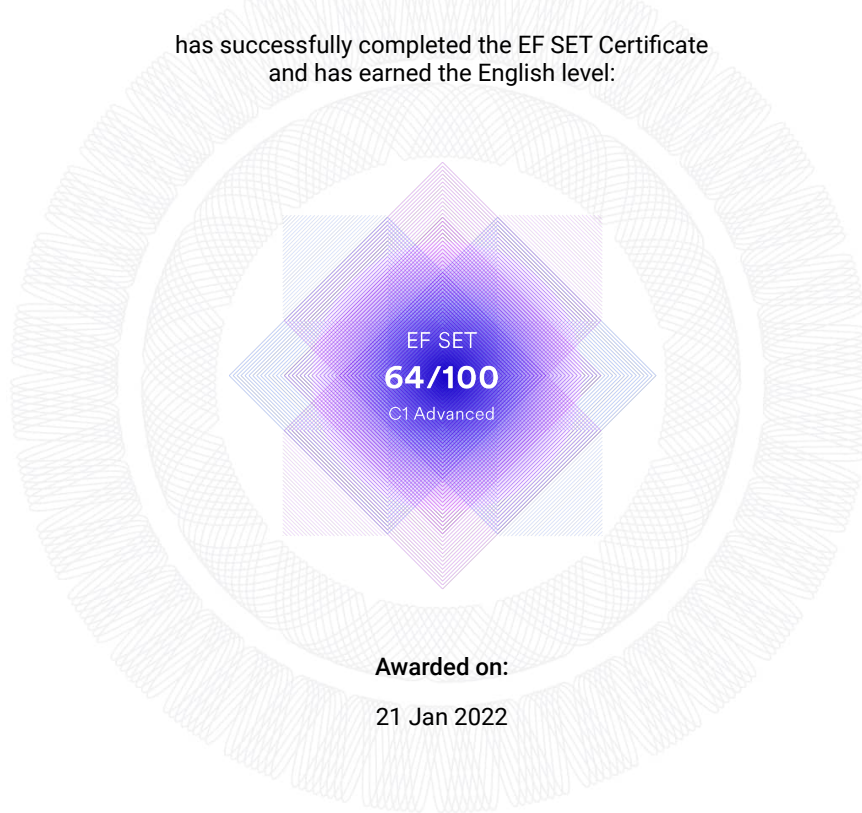

This is to certify that

# Juliana Morenike Abayomi

has successfully completed the EF SET Certificate  
and has earned the English level:

**Awarded on:**

21 Jan 2022

## Understanding the results

EFSET	1-30	31-40	41-50	51-60	<b>61-70</b>	71-100
CEFR	A1 Beginner	A2 Elementary	B1 Intermediate	B2 Upper Intermediate	<b>C1 Advanced</b>	C2 Proficient

Your level of English is **64/100** on the EF SET score scale and **C1 Advanced** according to the Common European Framework of Reference (CEFR). This score is calculated as an average of your reading and listening scores