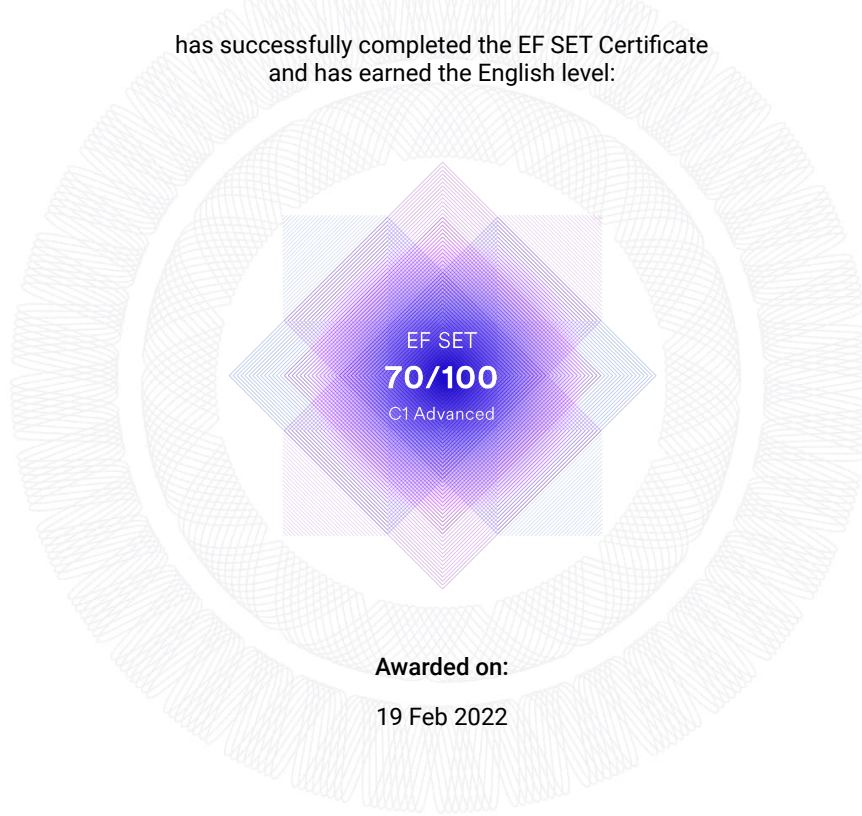

This is to certify that

Abraham Adedosu

has successfully completed the EF SET Certificate
and has earned the English level:

Awarded on:

19 Feb 2022

Understanding the results

EF SET	1-30	31-40	41-50	51-60	61-70	71-100
CEFR	A1 Beginner	A2 Elementary	B1 Intermediate	B2 Upper Intermediate	C1 Advanced	C2 Proficient

Your level of English is **70/100** on the EF SET score scale and **C1 Advanced** according to the Common European Framework of Reference (CEFR). This score is calculated as an average of your reading and listening scores