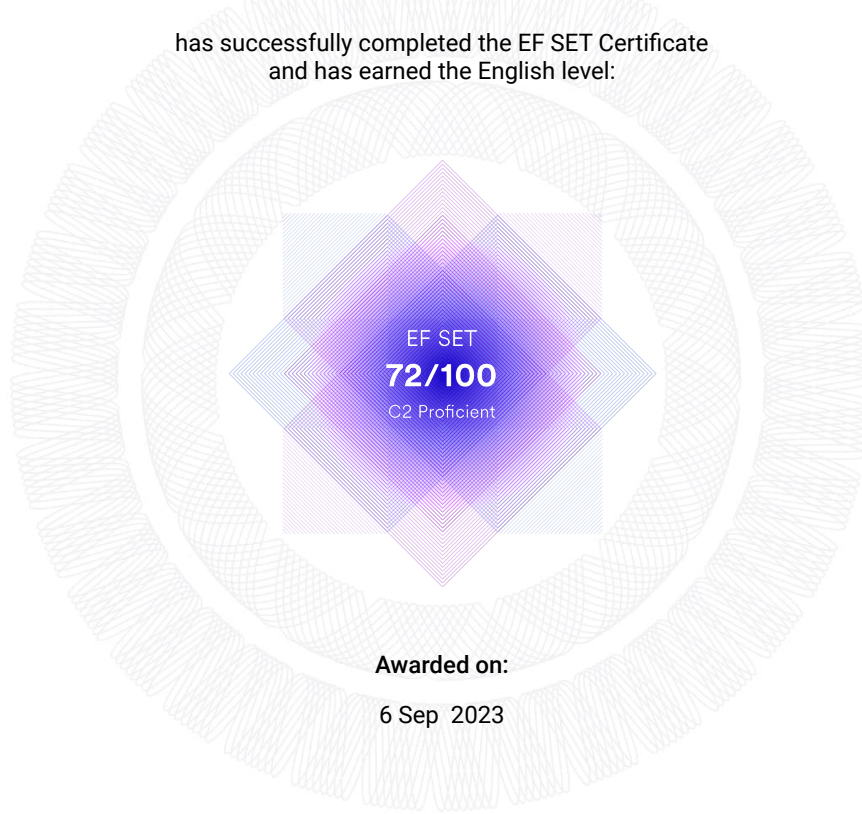

This is to certify that

# Taiwo Agbeunmi

has successfully completed the EF SET Certificate  
and has earned the English level:

**Awarded on:**

6 Sep 2023

## Understanding the results

EF SET	1-30	31-40	41-50	51-60	61-70	<b>71-100</b>
CEFR	A1 Beginner	A2 Elementary	B1 Intermediate	B2 Upper Intermediate	C1 Advanced	<b>C2 Proficient</b>

Your level of English is **72/100** on the EF SET score scale and **C2 Proficient** according to the Common European Framework of Reference (CEFR). This score is calculated as an average of your reading and listening scores